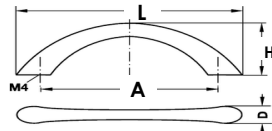

F 12.002

L	81	113	158	208
A	R 64	R 96	R 128	R 160
H	24	24	29	30

Chrom matt	103.84.402	103.84.403	103.84.404	103.84.405
Chrom poliert	103.84.202	103.84.203	103.84.204	-
goldfar. poliert	103.84.802	103.84.803	103.84.804	-