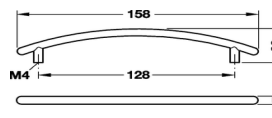

G5

Nickel matt	103.11.600
Chrom poliert	103.11.200
R 128	

F 12.005